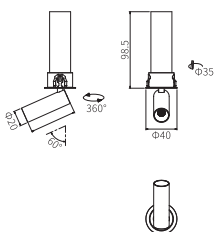

Single Line Diagram

SERNA PULLOUT 35

Recessed

divinity lights

Address: Plot No-A-89, RIICO Industrial Area, Karoli, Bhiwadi, Rajasthan 301019.

www.divinitylights.com